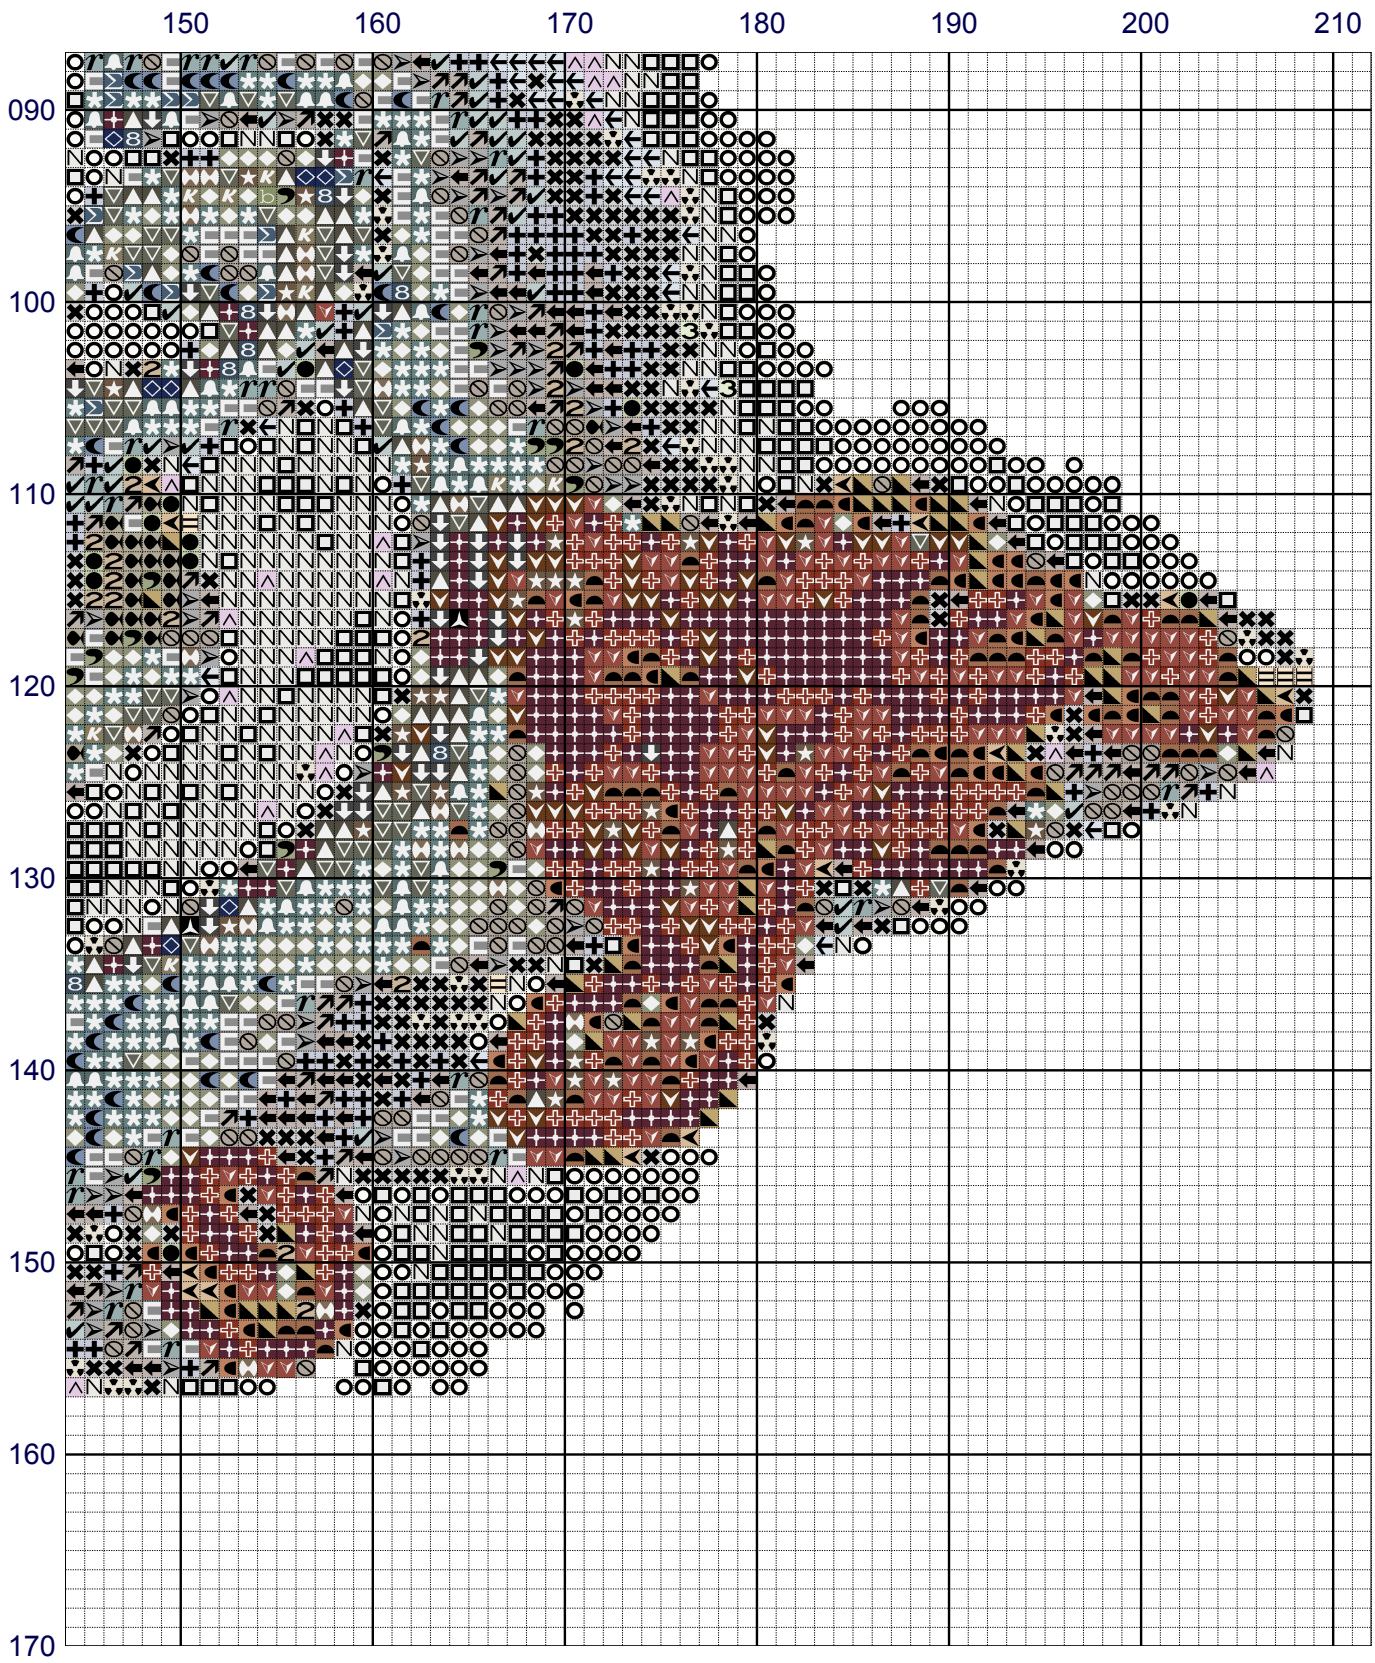

070

010

020

030

040

050

060

070

010

020

030

040

050

060

070

080

150

160

170

180

190

200

210

010

020

030

040

050

060

070

080

	Nombre	Nombre:	Puntos
□	DMC 762	Pearl Grey very lt	2099
○	DMC Blanc	White	2011
N	DMC 3024	Brown Grey very lt	1661
✕	DMC 168	Pewter very light	1368
+	DMC 159	Grey Blue light	865
←	DMC 3753	Antique Blue ultra v	707
*	DMC 3768	Grey Green dark	706
▢	DMC 414	Steel Grey dark	631
✓	DMC 927	Grey Green light	620
●	DMC 524	Fern Green very lt	568
r	DMC 926	Grey Green medium	518
◆	DMC 3022	Brown Grey medium	497
+	DMC 154	Grape very light	416
↗	DMC 648	Beaver Grey light	396
🔔	DMC 924	Grey Green very dark	364
☾	DMC 3839	Lavender Blue medium	327
←	DMC 452	Shell Grey medium	327
♻️	DMC 822	Beige Grey light	323
▲	DMC 371	Mustard	321
➤	DMC 318	Steel Grey light	319
2	DMC 3864	Mocha Beige light	318
⊘	DMC 647	Beaver Grey medium	307
▲	DMC 3021	Brown Grey very dark	288
🔍	DMC 3023	Brown Grey light	279
8	DMC 3750	Antique Blue very dk	271
◇	DMC 939	Navy Blue very dark	264
Σ	DMC 930	Antique Blue dark	264
K	DMC 640	Beige Grey very dark	259
☾	DMC 3053	Green Grey	258
≡	DMC 739	Tan ultra very light	239
▽	DMC 535	Ash Grey very light	236
3	DMC 772	Yellow Green very li	233
+	DMC 3777	Terra Cotta very dar	227
▽	DMC 3858	Rosewood medium	209
^	DMC 211	Lavender light	197
↓	DMC 3799	Pewter Grey very dar	191
◐	DMC 3772	Desert Sand very dk	187
★	DMC 3781	Mocha Brown dark	185
✂️	DMC 3790	Beige Grey ultra dk	184
b	DMC 3052	Green Grey medium	179
◀	DMC 3046	Yellow Beige medium	177
◑	DMC 407	Desert Sand dark	160
▽	DMC 801	Coffee Brown dark	160
▲	DMC 310	Black	33