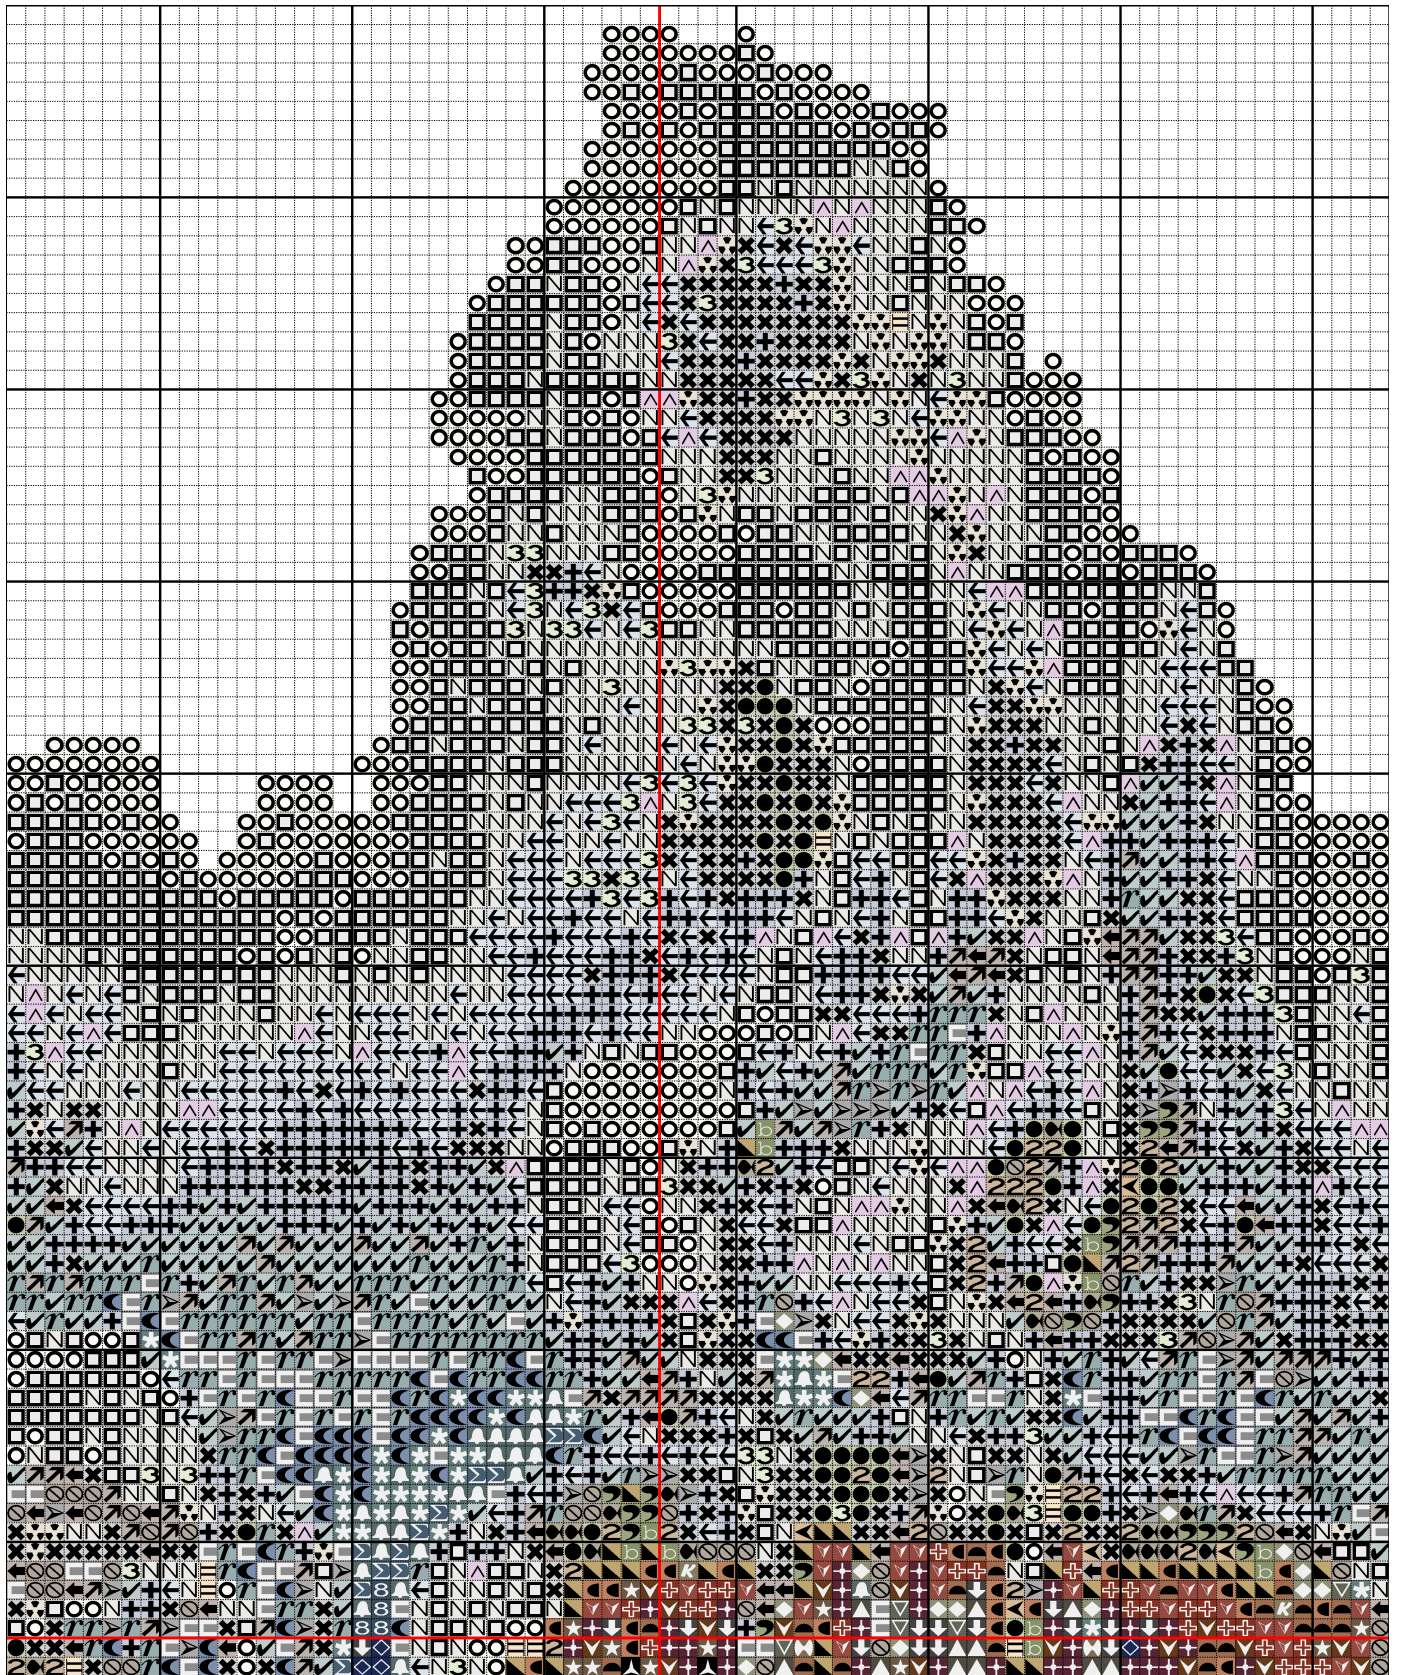

070

010

020

030

040

050

060

070

010

020

030

040

050

060

070

080

150

160

170

180

190

200

210

010

020

030

040

050

060

070

080

	Nombre	Nombre:	Puntos
□	DMC 762	Pearl Grey very lt	2099
○	DMC Blanc	White	2011
N	DMC 3024	Brown Grey very lt	1661
✕	DMC 168	Pewter very light	1368
+	DMC 159	Grey Blue light	865
←	DMC 3753	Antique Blue ultra v	707
*	DMC 3768	Grey Green dark	706
▢	DMC 414	Steel Grey dark	631
✓	DMC 927	Grey Green light	620
●	DMC 524	Fern Green very lt	568
r	DMC 926	Grey Green medium	518
◆	DMC 3022	Brown Grey medium	497
+	DMC 154	Grape very light	416
↗	DMC 648	Beaver Grey light	396
🔔	DMC 924	Grey Green very dark	364
☾	DMC 3839	Lavender Blue medium	327
←	DMC 452	Shell Grey medium	327
♻️	DMC 822	Beige Grey light	323
▲	DMC 371	Mustard	321
➤	DMC 318	Steel Grey light	319
2	DMC 3864	Mocha Beige light	318
⊘	DMC 647	Beaver Grey medium	307
▲	DMC 3021	Brown Grey very dark	288
🔍	DMC 3023	Brown Grey light	279
8	DMC 3750	Antique Blue very dk	271
◇	DMC 939	Navy Blue very dark	264
Σ	DMC 930	Antique Blue dark	264
K	DMC 640	Beige Grey very dark	259
☾	DMC 3053	Green Grey	258
≡	DMC 739	Tan ultra very light	239
▽	DMC 535	Ash Grey very light	236
3	DMC 772	Yellow Green very li	233
+	DMC 3777	Terra Cotta very dar	227
▽	DMC 3858	Rosewood medium	209
^	DMC 211	Lavender light	197
↓	DMC 3799	Pewter Grey very dar	191
◐	DMC 3772	Desert Sand very dk	187
★	DMC 3781	Mocha Brown dark	185
✂️	DMC 3790	Beige Grey ultra dk	184
b	DMC 3052	Green Grey medium	179
◀	DMC 3046	Yellow Beige medium	177
◑	DMC 407	Desert Sand dark	160
▽	DMC 801	Coffee Brown dark	160
▲	DMC 310	Black	33