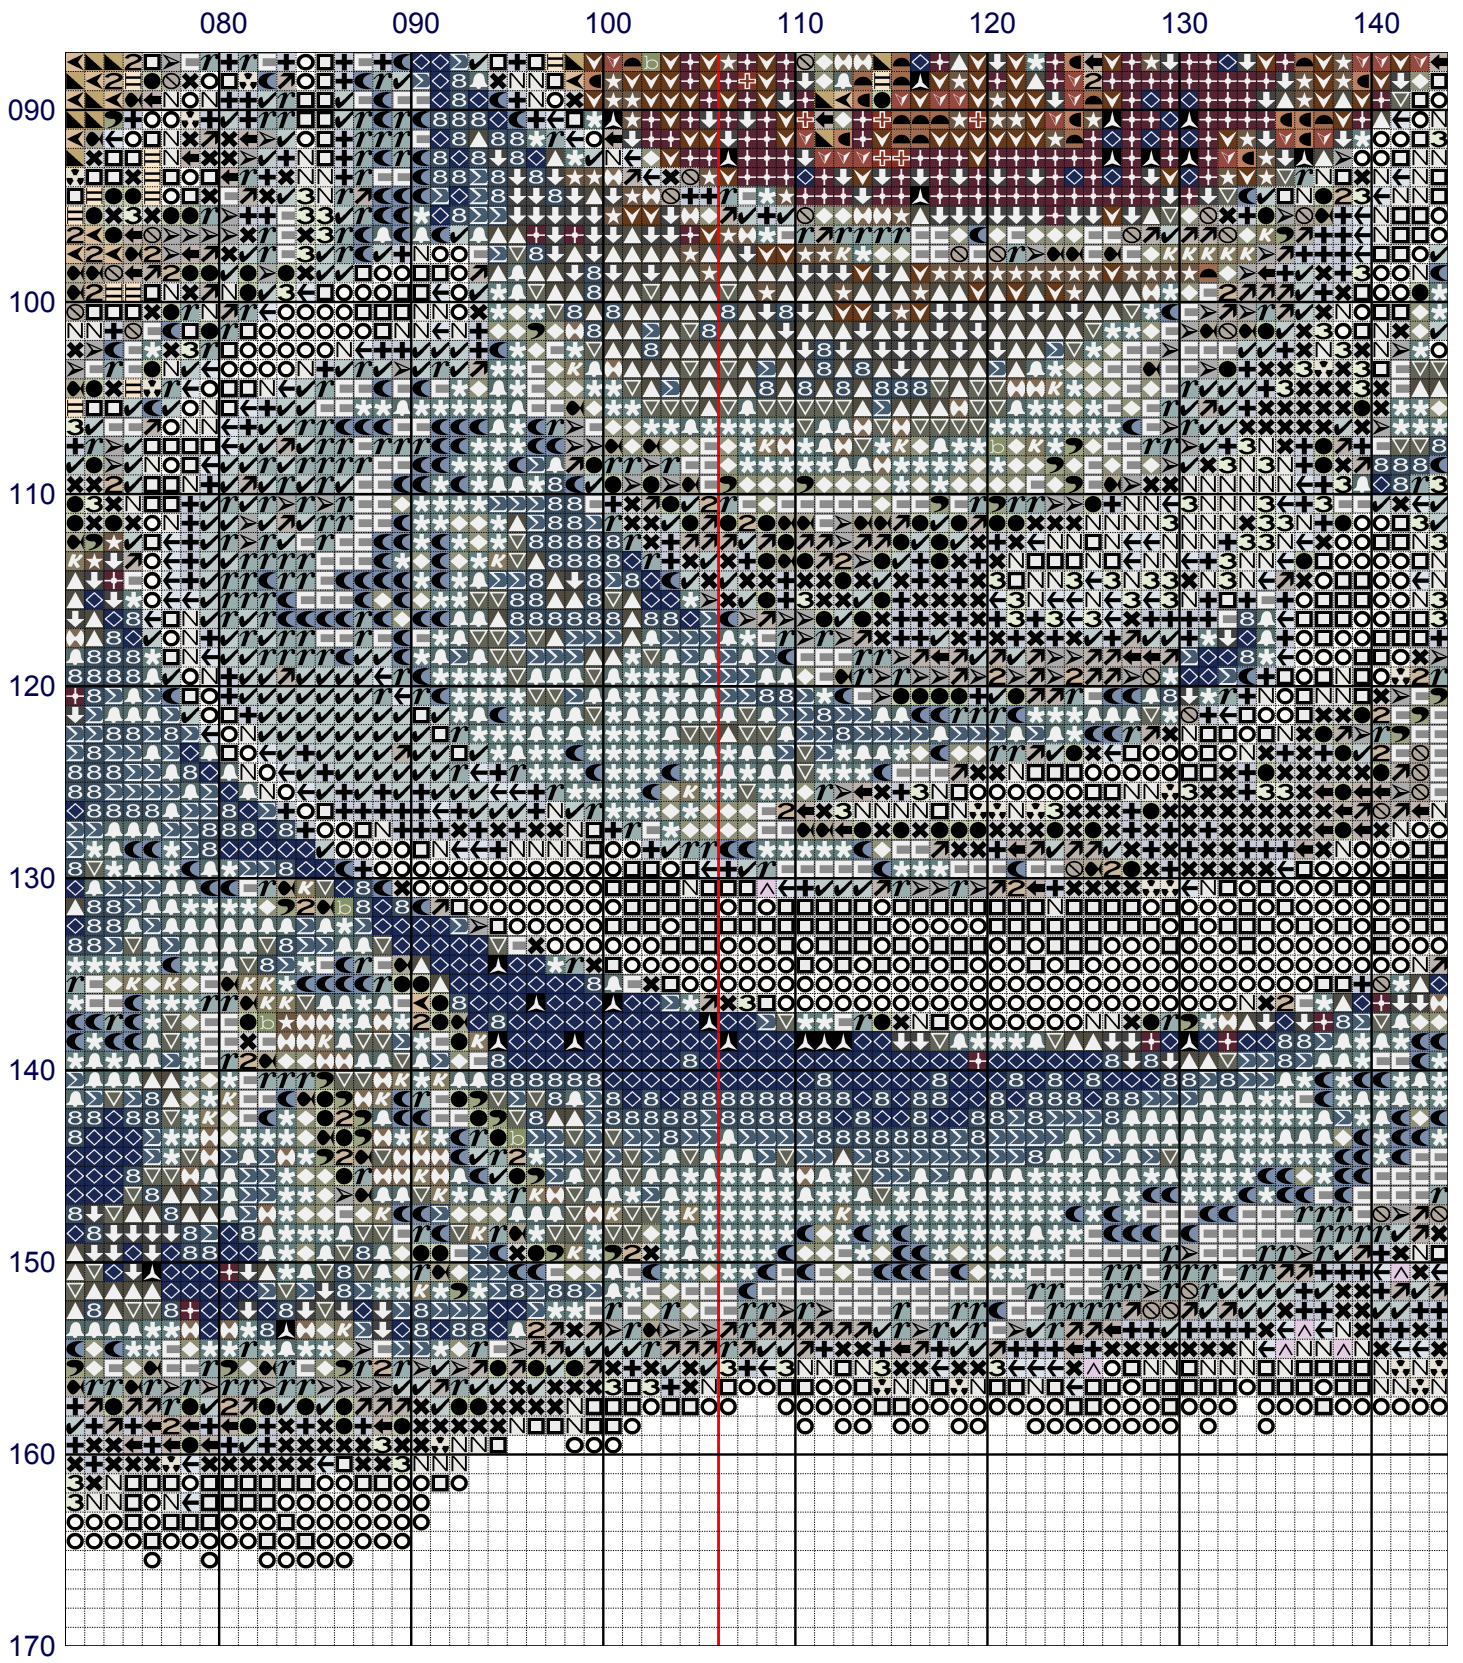

070

010

020

030

040

050

060

070

010

020

030

040

050

060

070

080

150

160

170

180

190

200

210

010

020

030

040

050

060

070

080

	Nombre	Nombre:	Puntos
□	DMC 762	Pearl Grey very lt	2099
○	DMC Blanc	White	2011
N	DMC 3024	Brown Grey very lt	1661
✕	DMC 168	Pewter very light	1368
+	DMC 159	Grey Blue light	865
←	DMC 3753	Antique Blue ultra v	707
*	DMC 3768	Grey Green dark	706
▢	DMC 414	Steel Grey dark	631
✓	DMC 927	Grey Green light	620
●	DMC 524	Fern Green very lt	568
r	DMC 926	Grey Green medium	518
◆	DMC 3022	Brown Grey medium	497
+	DMC 154	Grape very light	416
↗	DMC 648	Beaver Grey light	396
🔔	DMC 924	Grey Green very dark	364
☾	DMC 3839	Lavender Blue medium	327
←	DMC 452	Shell Grey medium	327
♻️	DMC 822	Beige Grey light	323
▲	DMC 371	Mustard	321
➤	DMC 318	Steel Grey light	319
2	DMC 3864	Mocha Beige light	318
⊘	DMC 647	Beaver Grey medium	307
▲	DMC 3021	Brown Grey very dark	288
🔍	DMC 3023	Brown Grey light	279
8	DMC 3750	Antique Blue very dk	271
◇	DMC 939	Navy Blue very dark	264
Σ	DMC 930	Antique Blue dark	264
K	DMC 640	Beige Grey very dark	259
☾	DMC 3053	Green Grey	258
≡	DMC 739	Tan ultra very light	239
▽	DMC 535	Ash Grey very light	236
3	DMC 772	Yellow Green very li	233
+	DMC 3777	Terra Cotta very dar	227
▽	DMC 3858	Rosewood medium	209
^	DMC 211	Lavender light	197
↓	DMC 3799	Pewter Grey very dar	191
◐	DMC 3772	Desert Sand very dk	187
★	DMC 3781	Mocha Brown dark	185
✂️	DMC 3790	Beige Grey ultra dk	184
b	DMC 3052	Green Grey medium	179
◀	DMC 3046	Yellow Beige medium	177
◑	DMC 407	Desert Sand dark	160
▽	DMC 801	Coffee Brown dark	160
▲	DMC 310	Black	33