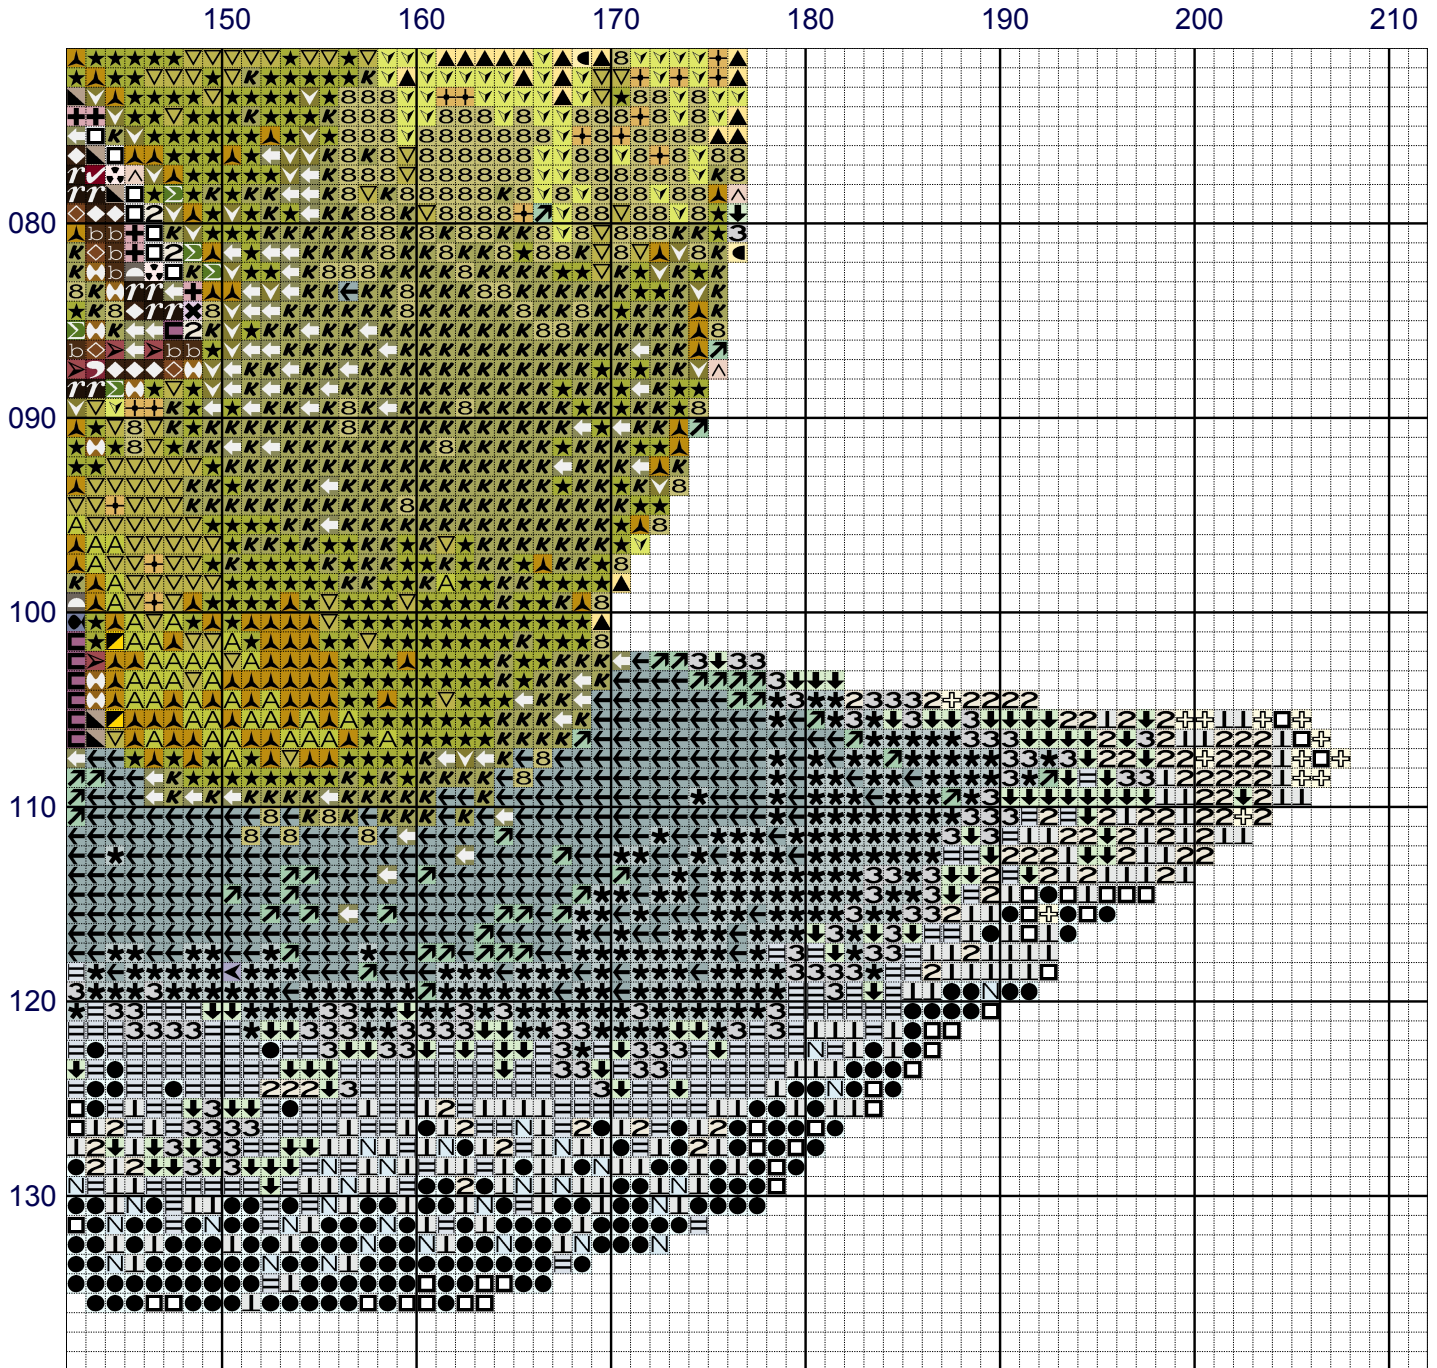

CC Creative Commons 2014 www.enpuntodecruz.com

compárteme

Autorizada su distribución.