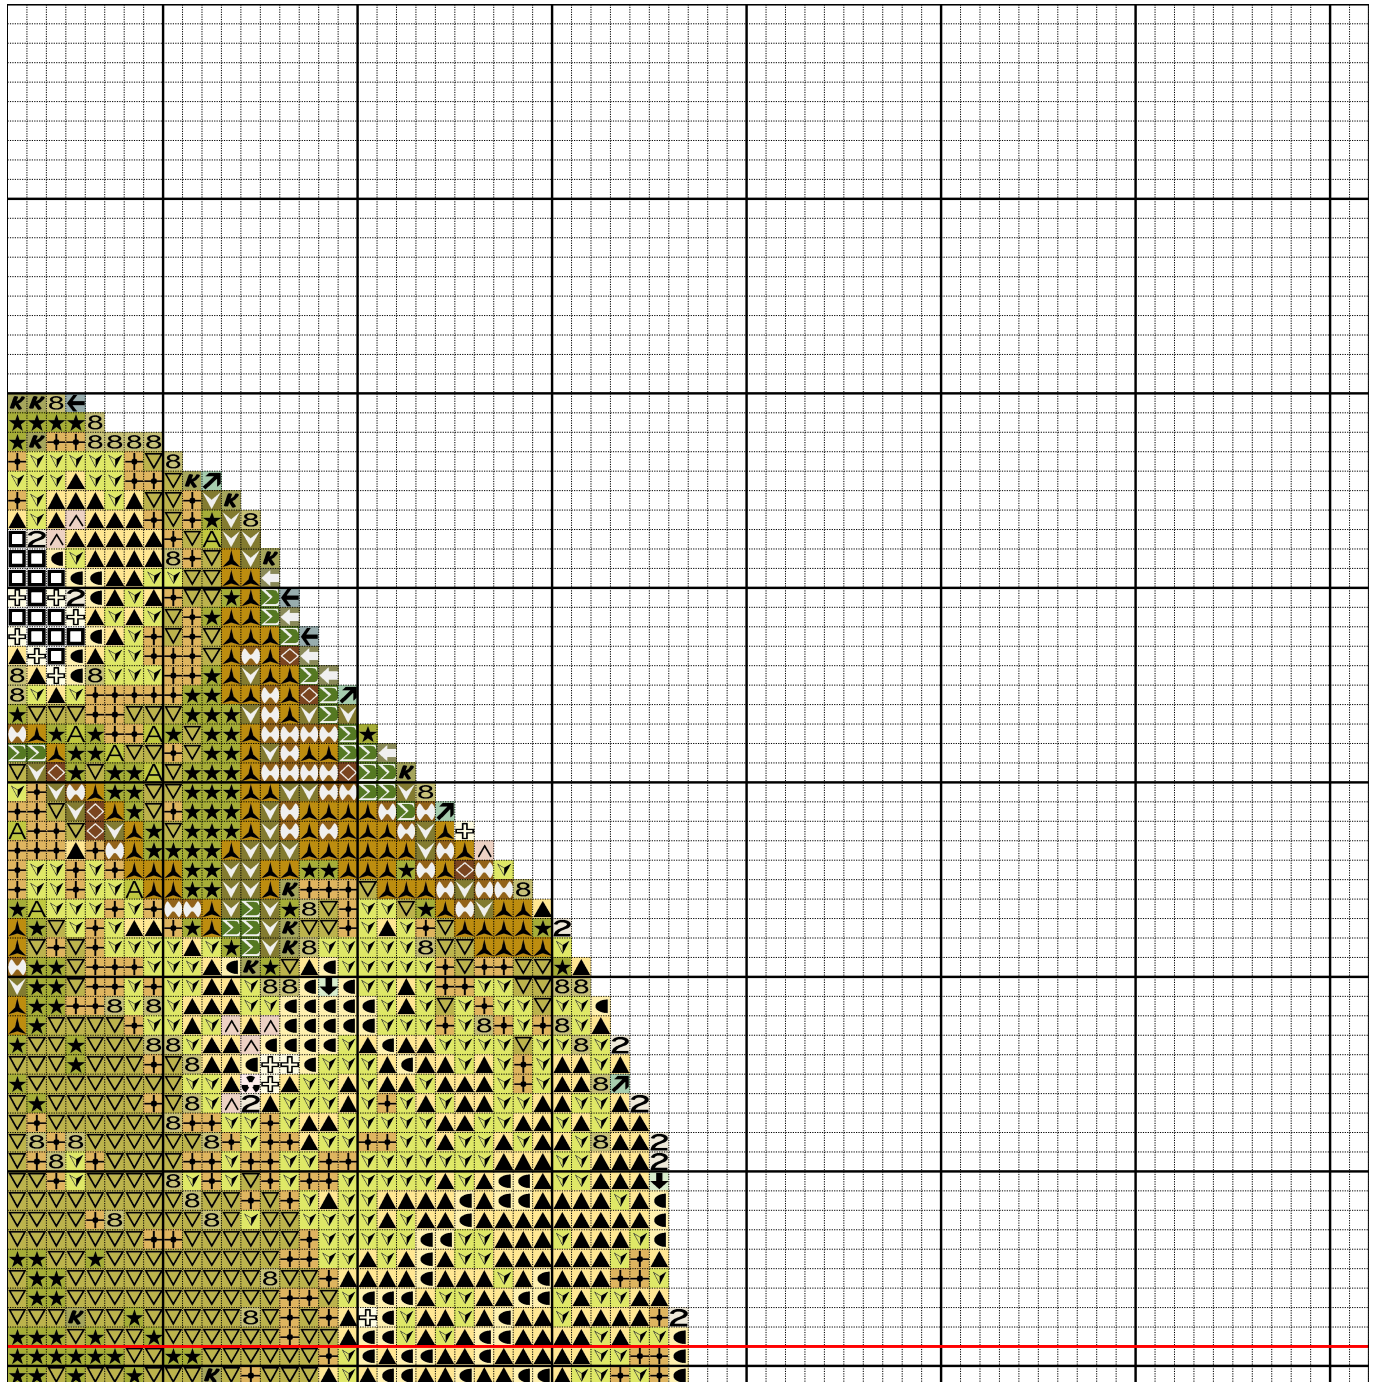

210

010

020

030

040

050

060

070

	Nombre	Nombre:	Puntos
★	DMC 581	Moss Green	1088
▲	DMC 680	Old Gold dark	1078
▽	DMC 733	Olive Green medium	684
K	DMC 3012	Khaki Green medium	593
▼	DMC 3819	Moss Green light	582
+	DMC 3820	Straw dark	557
Σ	DMC 904	Parrot Green very dk	510
◆	DMC 938	Coffee Brown ultra d	474
←	DMC 926	Grey Green medium	464
7	DMC 3371	Black Brown	459
8	DMC 734	Olive Green light	445
▼	DMC 730	Olive Green very dar	442
▲	DMC 744	Yellow pale	418
b	DMC 898	Coffee Brown very dk	394
W	DMC 780	Topaz ultra very dar	365
✓	DMC 814	Garnet dark	354
A	DMC 166	Moss Green medium li	338
●	DMC 3756	Baby Blue ultra very	323
⊗	DMC 550	Violet very dark	318
◇	DMC 433	Brown medium	298
←	DMC 3011	Khaki Green dark	291
■	DMC 444	Lemon dark	283
*	DMC 927	Grey Green light	280
➤	DMC 3721	Shell Pink dark	270
☾	DMC 902	Garnet very dark	265
🔔	DMC 791	Cornflower Blue very	255
🌙	DMC 3838	Lavender Blue dark	252
☾	DMC 645	Beaver Grey very dk	252
☾	DMC 727	Topaz very light	237
≡	DMC 3753	Antique Blue ultra v	236
■	DMC 553	Violet	213
3	DMC 415	Pearl Grey	180
●	DMC 161	Grey Blue	170
⊥	DMC 3072	Beaver Grey very lig	161
↗	DMC 564	Jade very light	161
◀	DMC 340	Blue Violet medium	151
▲	DMC 3032	Mocha Brown medium	148
□	DMC B5200	Snow White	131
2	DMC Ecu	Ecu	126
↓	DMC 369	Pistachio Green very	100
+	DMC 3727	Antique Mauve light	97
⊕	DMC 3823	Yellow ultra pale	91
^	DMC 950	Desert Sand light	87
✕	DMC 211	Lavender light	64
N	DMC 162	Blue ultra very lt	54
♻️	DMC 819	Baby Pink light	49
○	DMC 341	Blue Violet light	42